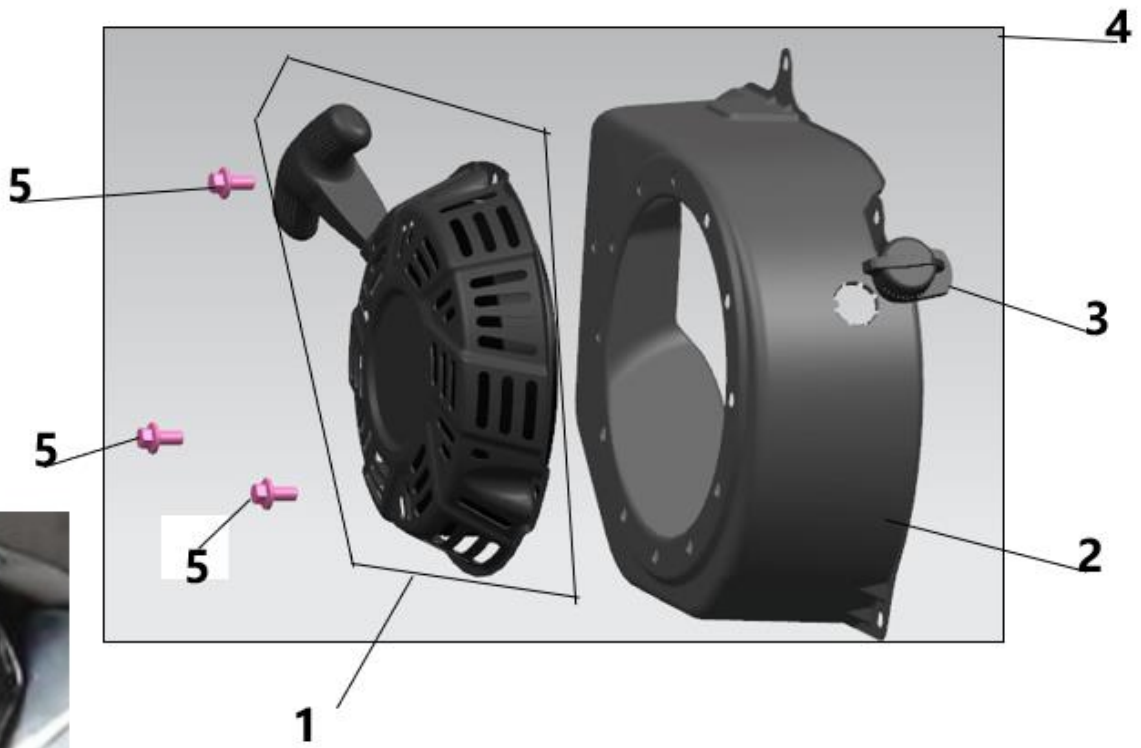

POS	QTY	PARTNUMBER	BESKRIVELSE	DESCRIPTION
A	1	464946	PROP	PLUG
4	1	443555	REKYLSTARTER KOMPLET INKL. BLÆSEHUS	RECOIL STARTER ASSY
1	1	443616	REKYLSTARTER	RECOIL STARTER COMP
2	1	428803	BLÆSEHUS	CIRCULATOR CASING
3	1	443556	MOTOR KONTAKT	ENGINE SWITCH
5	3	428805	FLANGEBOLT M6X8	COLLAR BOLT M6X8