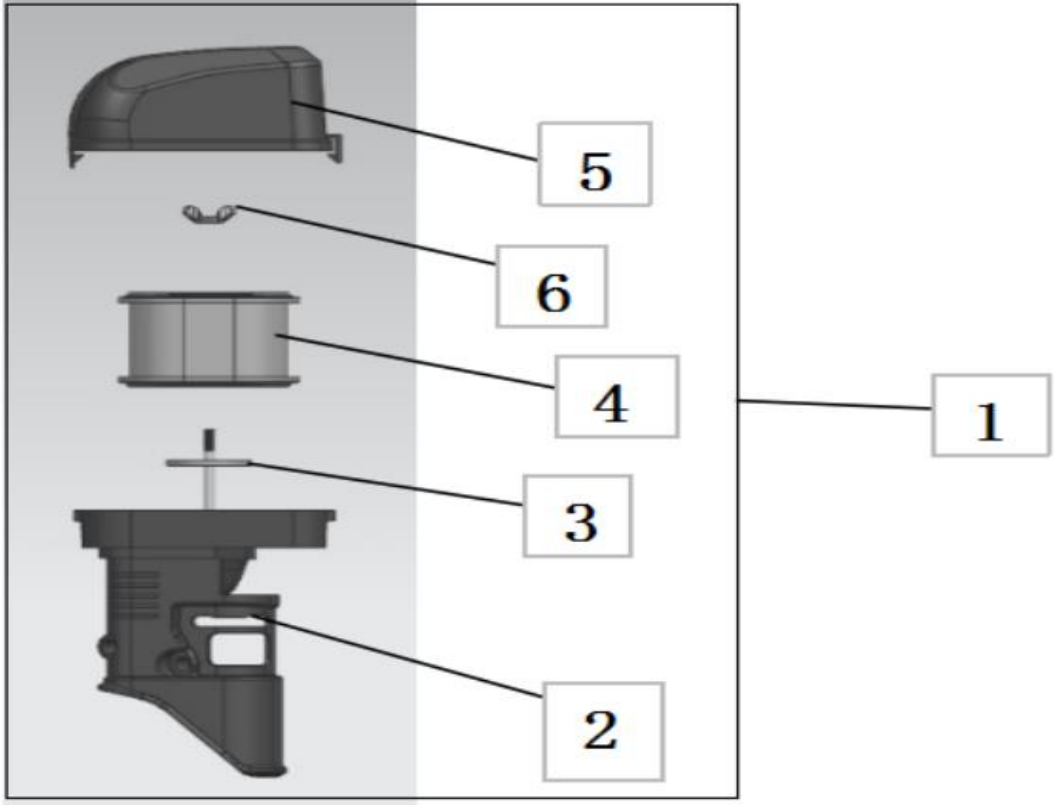

POS	QTY	PARTNUMBER	BESKRIVELSE	DESCRIPTION
1	1	450708	LUFTFILTER KPL	AIR CLEANER ASSY
2	1	450709	LUFTFILTER BASE	ELBOW COMPARE CLEANER
3	1	450710	PAKNING	SEALING GASKET STEADIER
4	1	450711	LUFTFILTER ELEMENT	AIR FILTER ELEMENT
5	1	450712	LUFTFILTER COVER	AIR FILTER COVER
6	1	450713	VINGEMØTRIK M6	M6 BUTTERFLY NUT