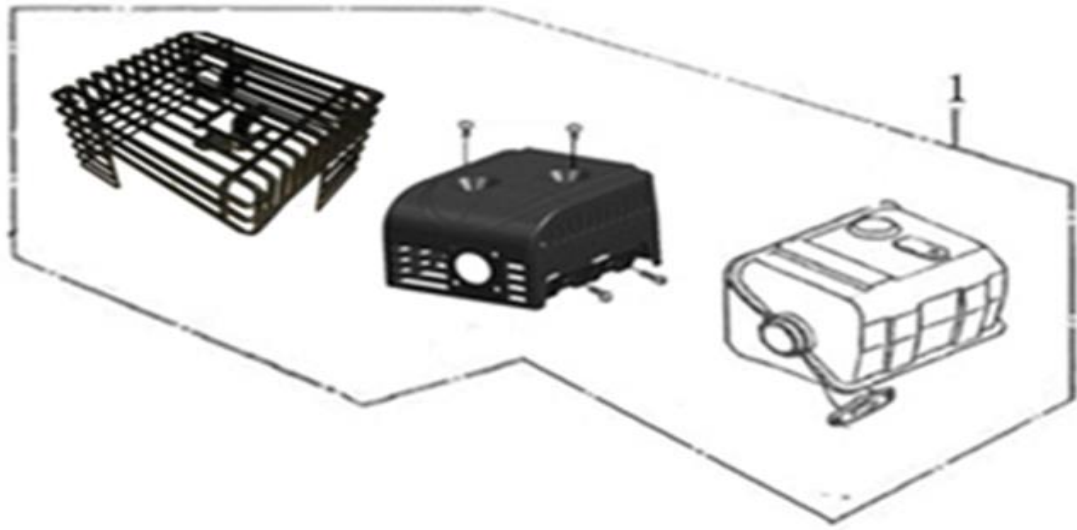

POS	QTY	PARTNUMBER	BESKRIVELSE	DESCRIPTION
1	1	450708	LUFTFILTER KPL	AIR CLEANER ASSY
2	1	450709	LUFTFILTER BASE	ELBOW COMPARE CLEANER
3	1	450710	PAKNING	SEALING GASKET STEADIER
4	1	450711	LUFTFILTER ELEMENT	AIR FILTER ELEMENT
5	1	450712	LUFTFILTER COVER	AIR FILTER COVER
6	1	450713	VINGEMØTRIK M6	M6 BUTTERFLY NUT