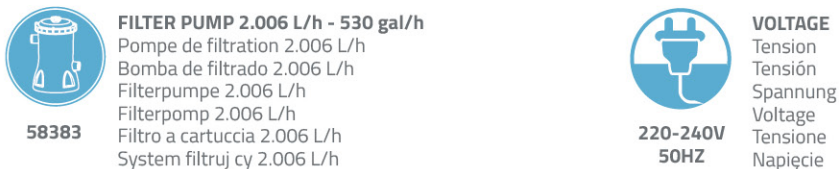

FILTRATION SYSTEM · Système de filtrage · Sistema de filtración · Filtersystem · Filtersysteem · Sistema di filtraggio · System filtrujący