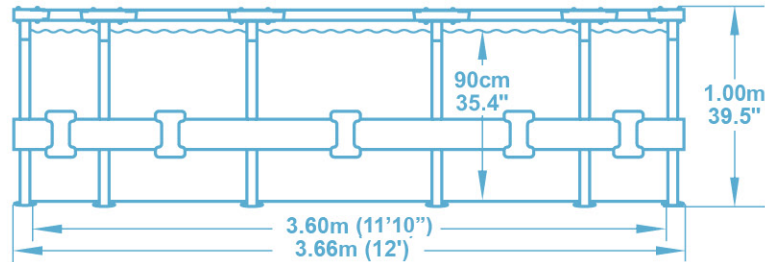

# 5614X  
 366 x 100cm  
 12' x 39.5"  
 STEEL PRO MAX™  
 38,35kg  
 84,55lb

**90%**  
 9,150L  
 2,417gal.