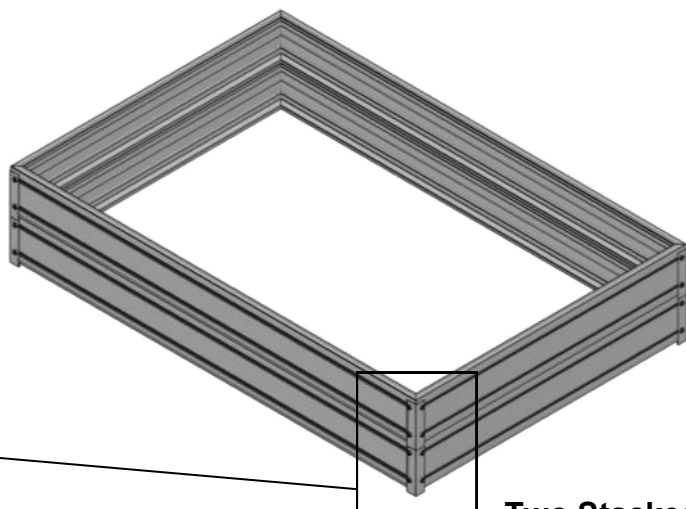

RAISED BED

SIZE: 1200 (L) x 800 (W) x 120 (H) MM

GRB434

Two Stacked

Description	Drawing	Length (mm)	GRB434
		1200	2
		800	2
Connector		117	4
Bolt		M6x10	16
Nut		M6	16