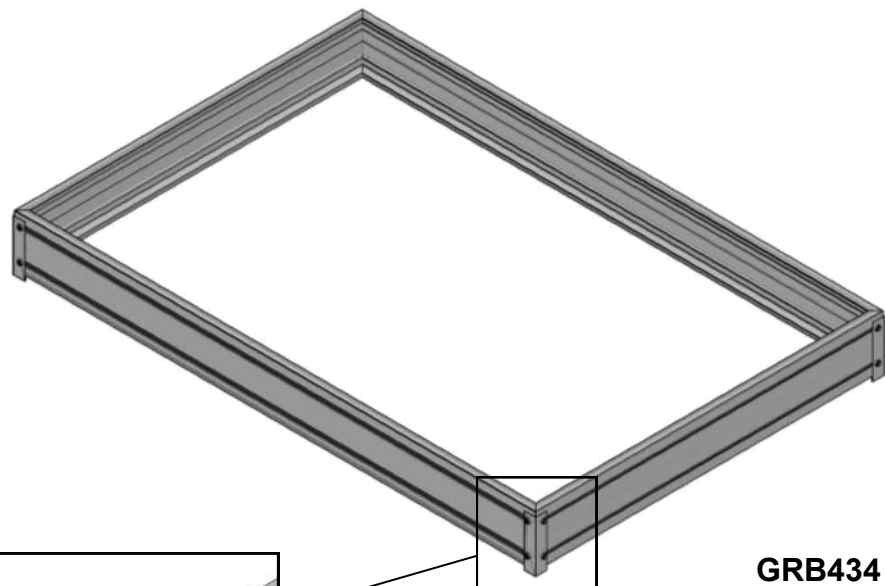

RAISED BED

SIZE: 1200 (L) x 800 (W) x 120 (H) MM

GRB434

Two Stacked

Description	Drawing	Length (mm)	GRB434
		1200	2
		800	2
Connector		117	4
Bolt		M6x10	16
Nut		M6	16