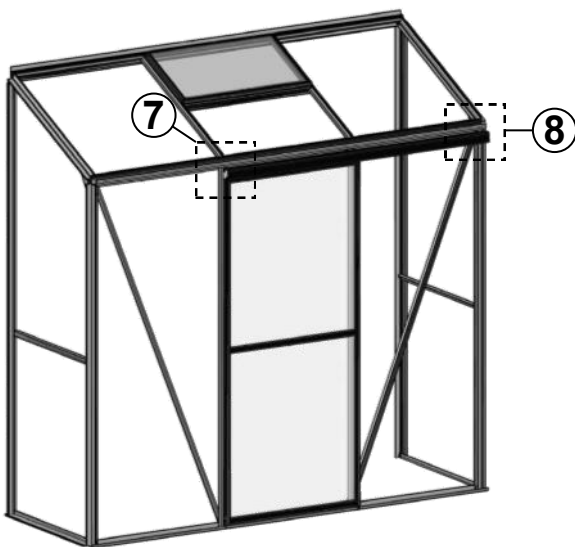

LSG series greenhouse

Assembly instructions

Model LSG204
Size: 127x68x185CM

Model LSG206
Size: 188x68x185CM

Walk-in Greenhouse

Base

Model	Gable	Side profiles	Anchor leg		Fixing tab	Bolts/Nuts	Connectors
			"L"	"U"			
LSG204	2x650	1x1276	2	-	5	8	-
LSG206	2x650	1x1886	2	-	6	8	-

3

6

Vent

LSG204 Vent on left side

LSG206

Door

#	6643	6644	6645	6118	p4	p5	m22	a1	a2	a5	a6	a7	n1	FLUFF
mm	1225	602	602	1439	-	-	-	M6x10	M6	Φ3.5x19	Φ3.5x25	M4x8	-	1439
QTY	1	1	2	2	2	2	1	4	4	4	6	2	2	2

8