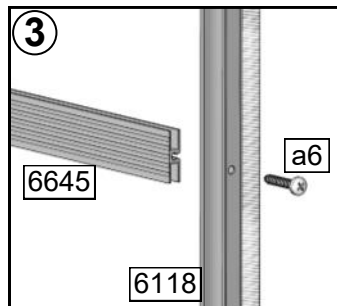

LSG series greenhouse

Assembly instructions

Model LSG204
Size: 127x68x185CM

Model LSG206
Size: 188x68x185CM

Walk-in Greenhouse

Base

Model	Gable	Side profiles	Anchor leg		Fixing tab	Bolts/Nuts	Connectors
			"L"	"U"			
LSG204	2x650	1x1276	2	-	5	8	-
LSG206	2x650	1x1886	2	-	6	8	-

3

6

Vent

LSG204 Vent on left side

LSG206

Door

#	6643	6644	6645	6118	p4	p5	m22	a1	a2	a5	a6	a7	n1	FLUFF
mm	1225	602	602	1439	-	-	-	M6x10	M6	Φ3.5x19	Φ3.5x25	M4x8	-	1439
QTY	1	1	2	2	2	2	1	4	4	4	6	2	2	2

8