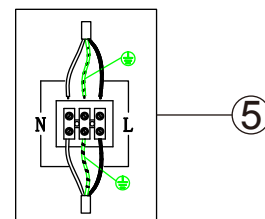

Går produktet i stykker ved forkert brug, bærer producenten ikke ansvaret herfor.

Ledningen på produktet må ikke klippes.

ATTENTION!

Al ways turn off the power before installation.

In order to avoid breakage and/or wear of the movable parts of the lighting fixture, it is necessary to release the lock before changing their position.

In case of non-compliance with the proper operating conditions of the product, the manufacturer does not bear the responsibility.

Do not cut the wire.

L (Line) = F (Fase)

N (Null) = N (Neutral)

PE (Earth) = Jord 